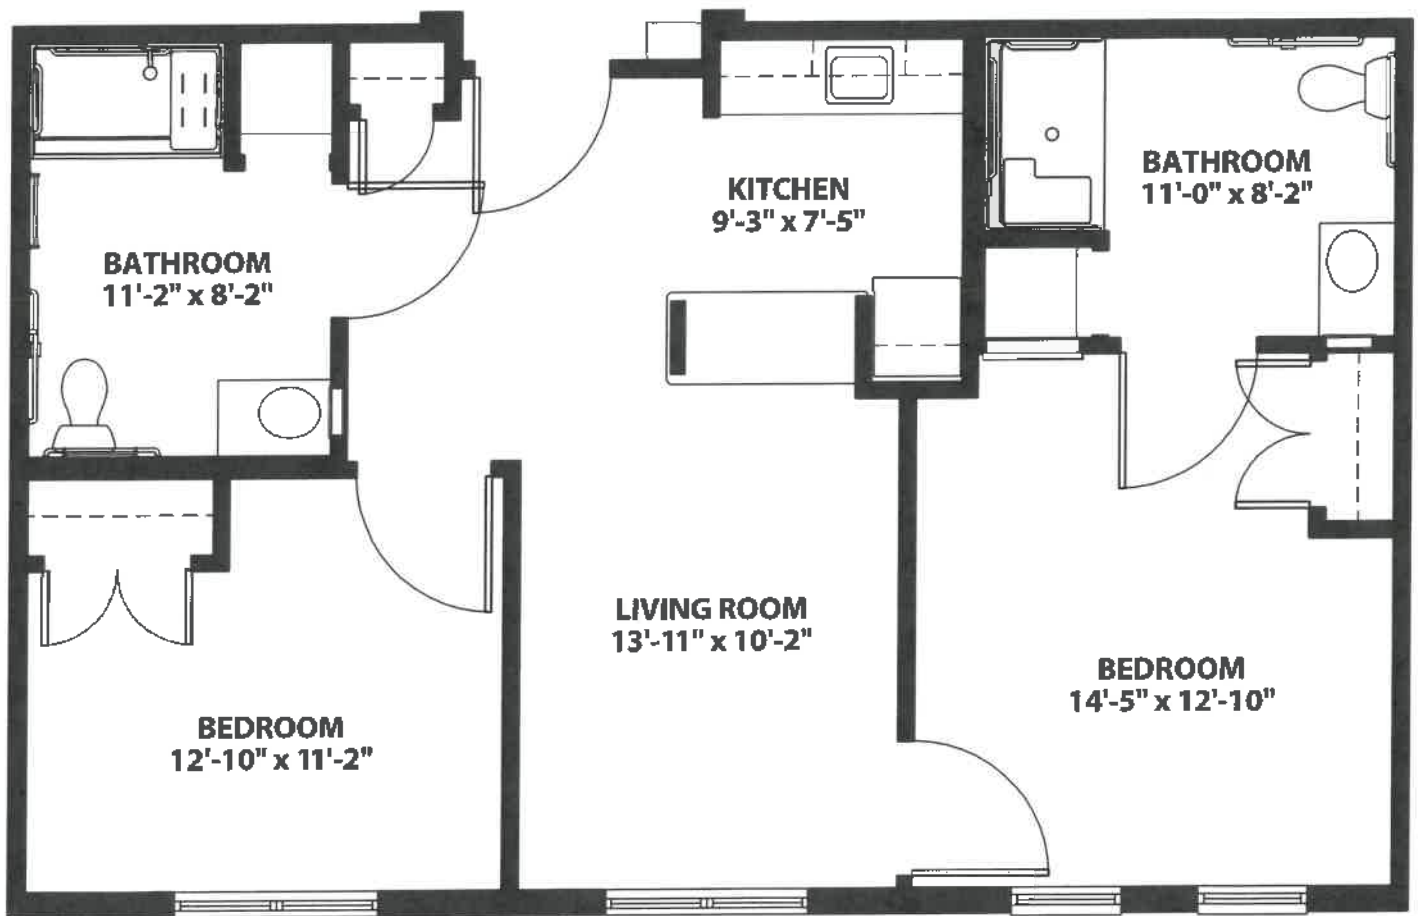

ASSISTED LIVING

TWO-BEDROOM GRAND
839 SQUARE FEET

Actual square footage and dimensions may vary slightly.