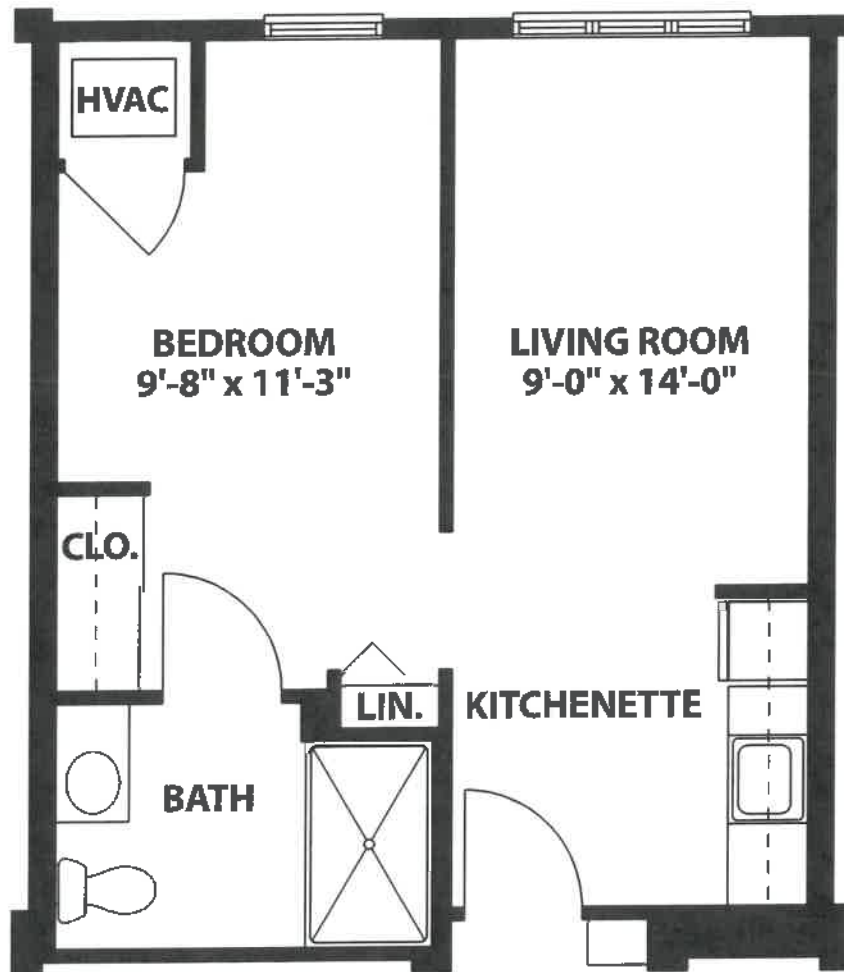

ASSISTED LIVING

ONE-BEDROOM TRADITIONAL
470 SQUARE FEET

Actual square footage and dimensions may vary slightly.